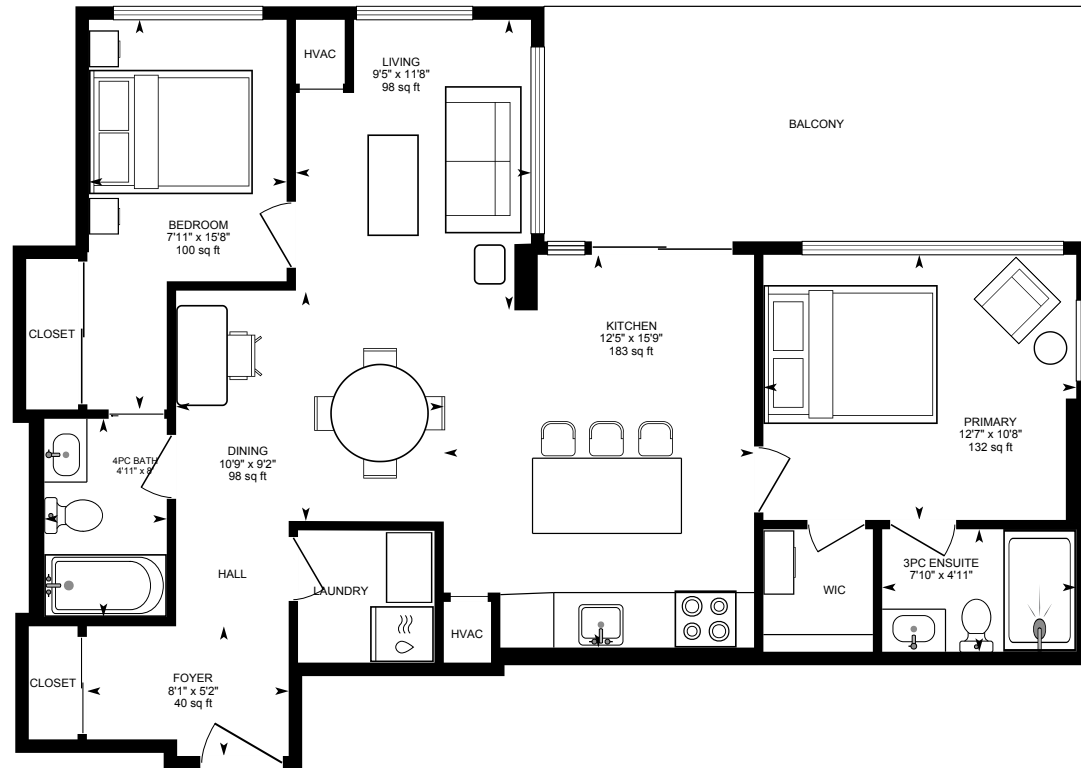

623-38 Howard Park Ave, Toronto, ON

Main Floor

PREPARED: 2026/04/01

White regions are excluded from total floor area in iGUIDE floor plans. All room dimensions and floor areas must be considered approximate and are subject to independent verification.