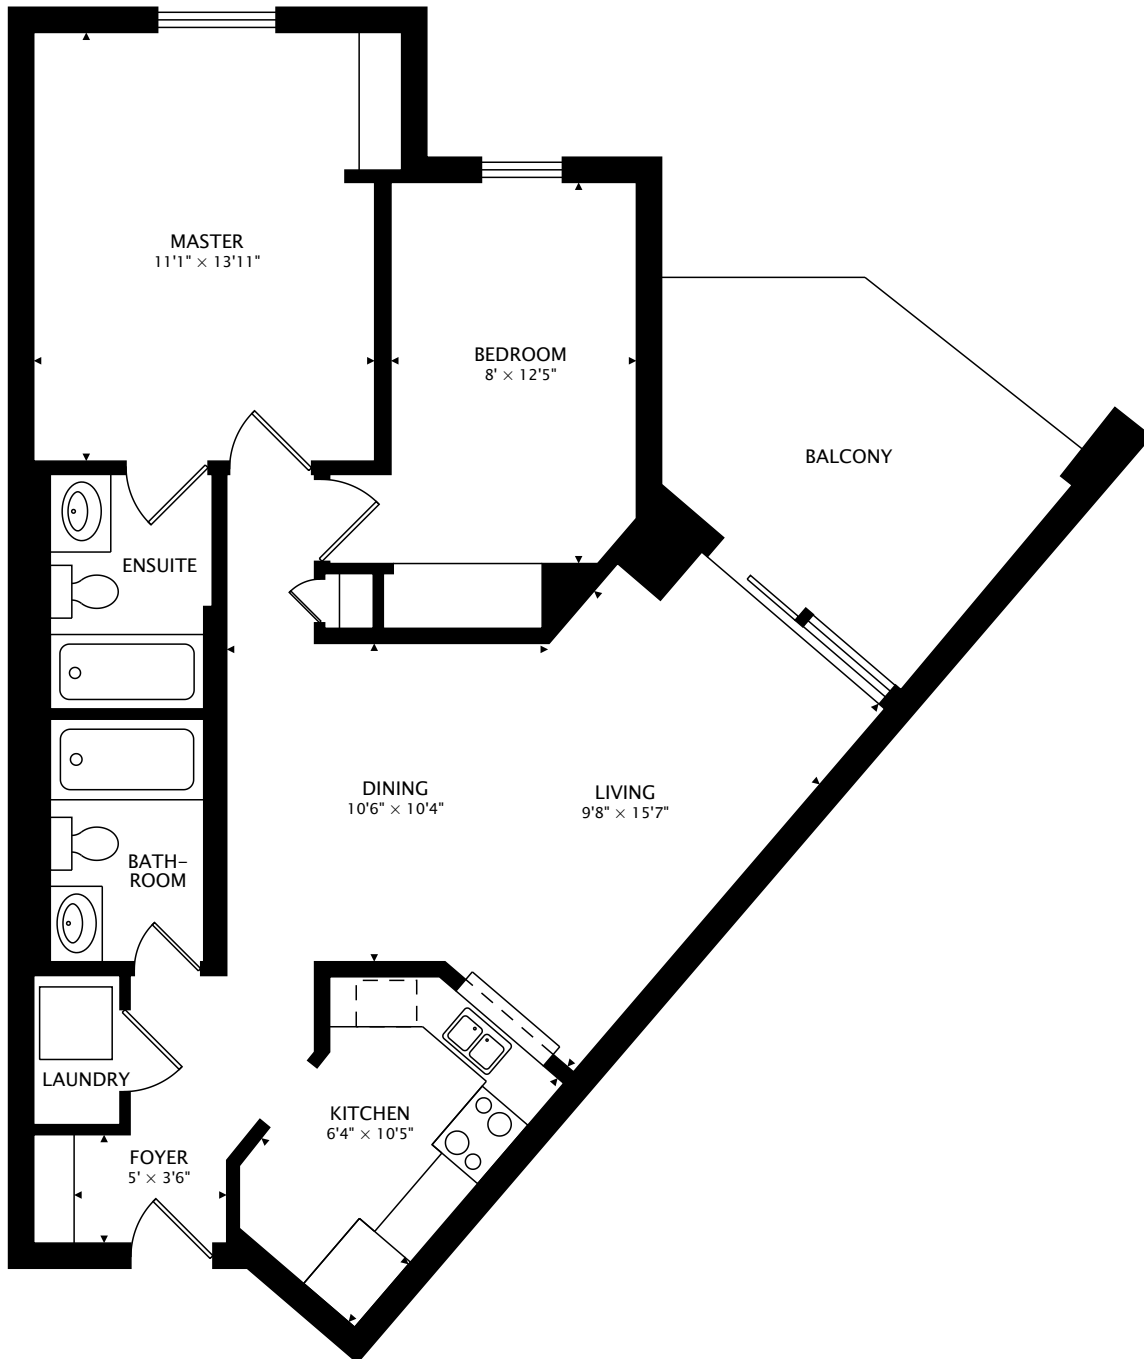

77 MAITLAND PL #521
TORONTO, ON

855 sq ft + 117 sq ft BALCONY