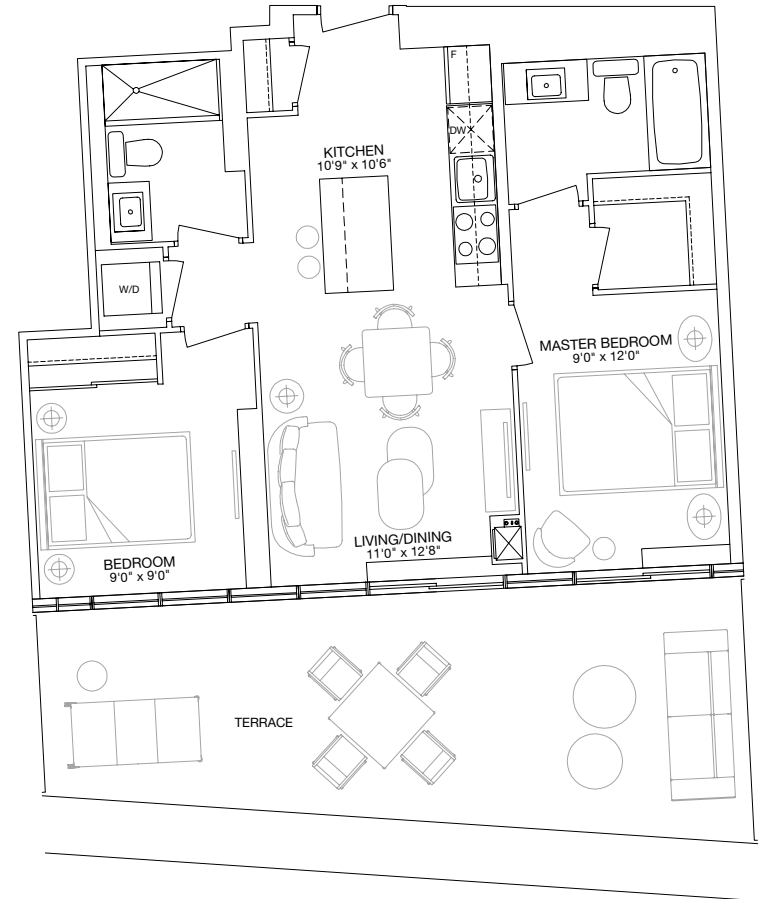

C U B E   T H R E E

739
TWO BEDROOM
WITH TERRACE

INTERIOR: 739 SQ. FT.
TERRACE: 307 SQ. FT.
TOTAL: 1046 SQ. FT.

EXHIBIT