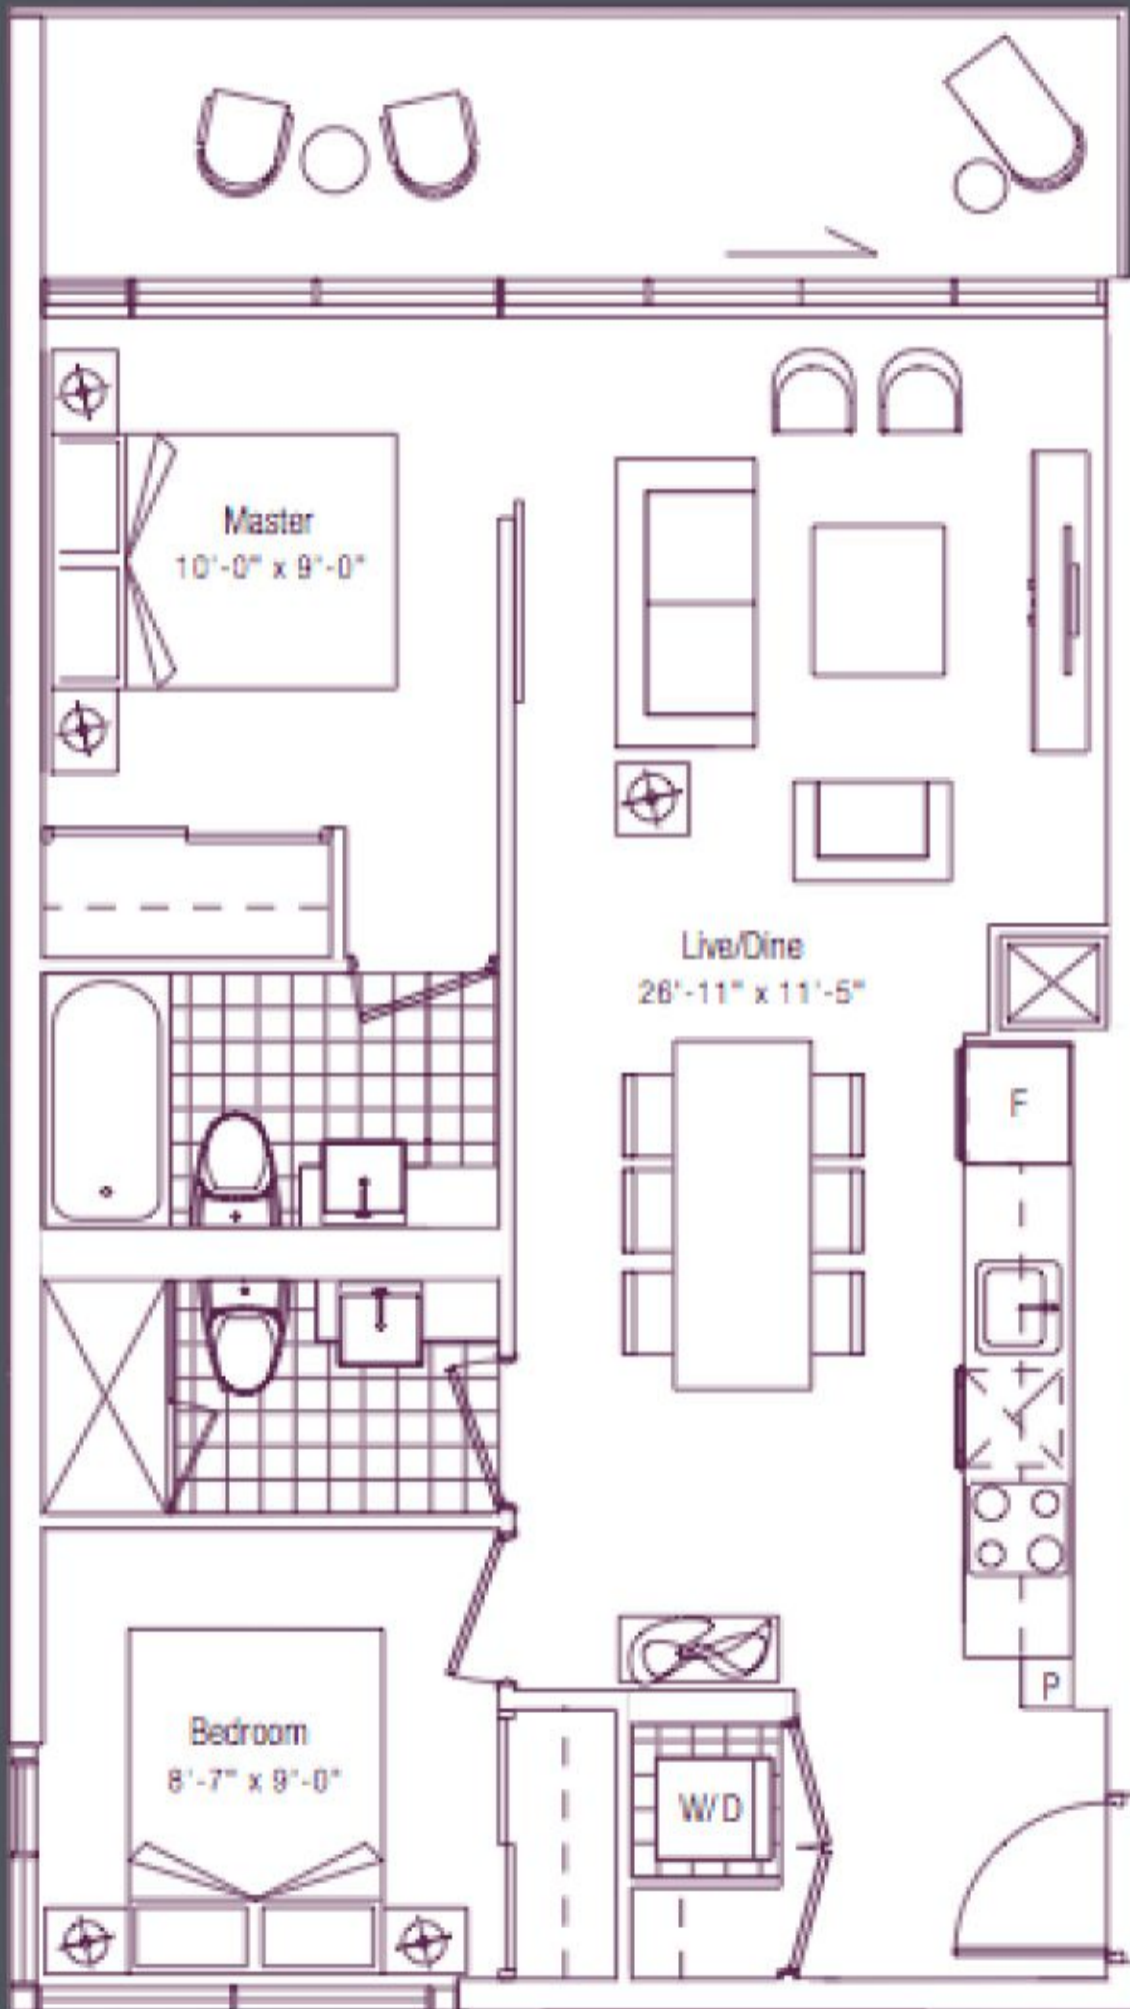

# daylight 763 SQ. FT.

two bedroom

floor 04

floors 05-15

floors 16-24

floor 25

# first light 535 SQ. FT.

one bedroom

floor 04 UNIT 0404A

floors 05-15

floors 16-24

floor 25

# limelight 863 SQ. FT.

two bedroom + den

floor 04 unit 863 on floor 4

floors 05-15

floors 16-24

floor 25

# morning light 597<sup>SQ. FT.</sup>

one bedroom + den

floor 04 IMAGE OF FLOOR 4

floors 05-15

floors 16-24

floor 25