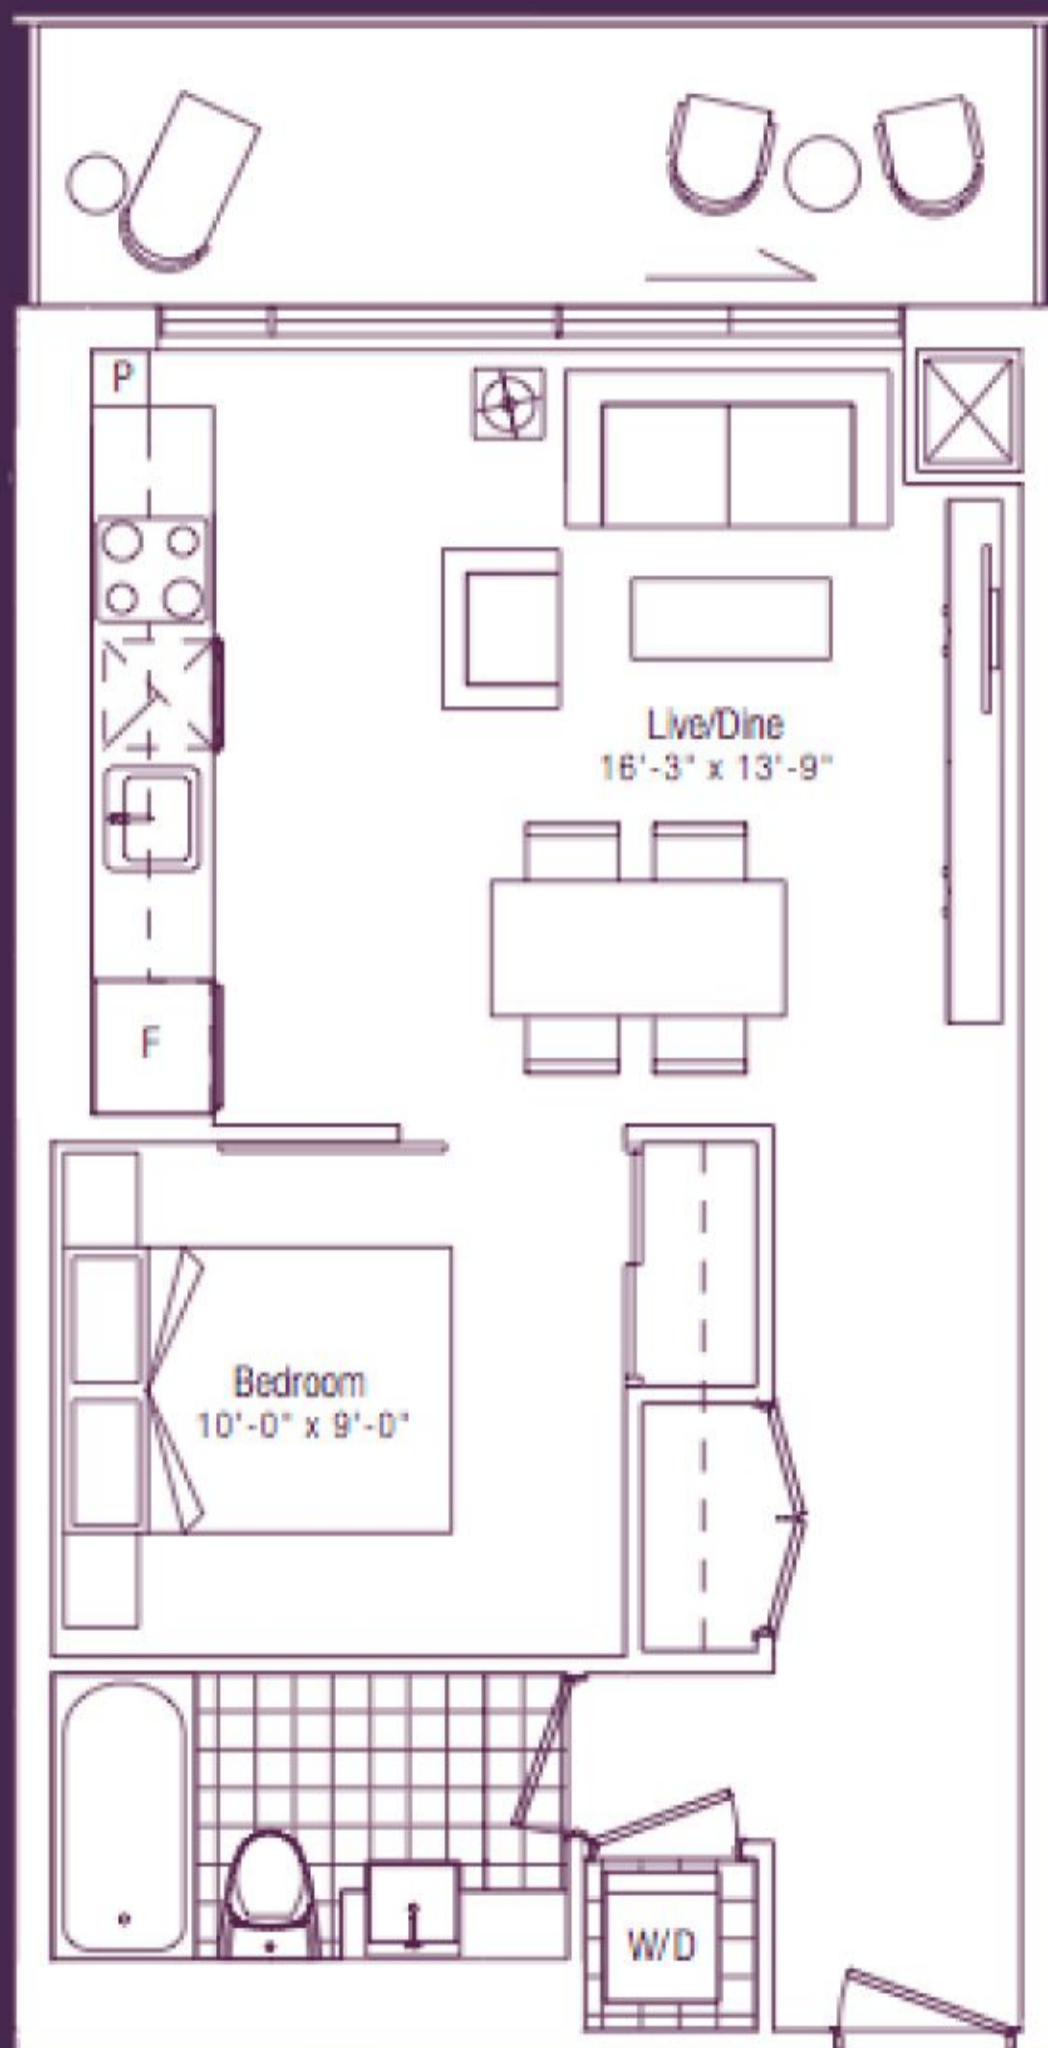

# daylight 763 SQ. FT.

two bedroom

floor 04

floors 05-15

floors 16-24

floor 25

# first light 535 SQ. FT.

one bedroom

floor 04 UNIT 0404A

floors 05-15

floors 16-24

floor 25

# limelight 863 SQ. FT.

two bedroom + den

floor 04 unit 863 on floor 4

floors 05-15

floors 16-24

floor 25

# morning light 597<sup>SQ. FT.</sup>

one bedroom + den

floor 04 IMAGE OF FLOOR 4

floors 05-15

floors 16-24

floor 25