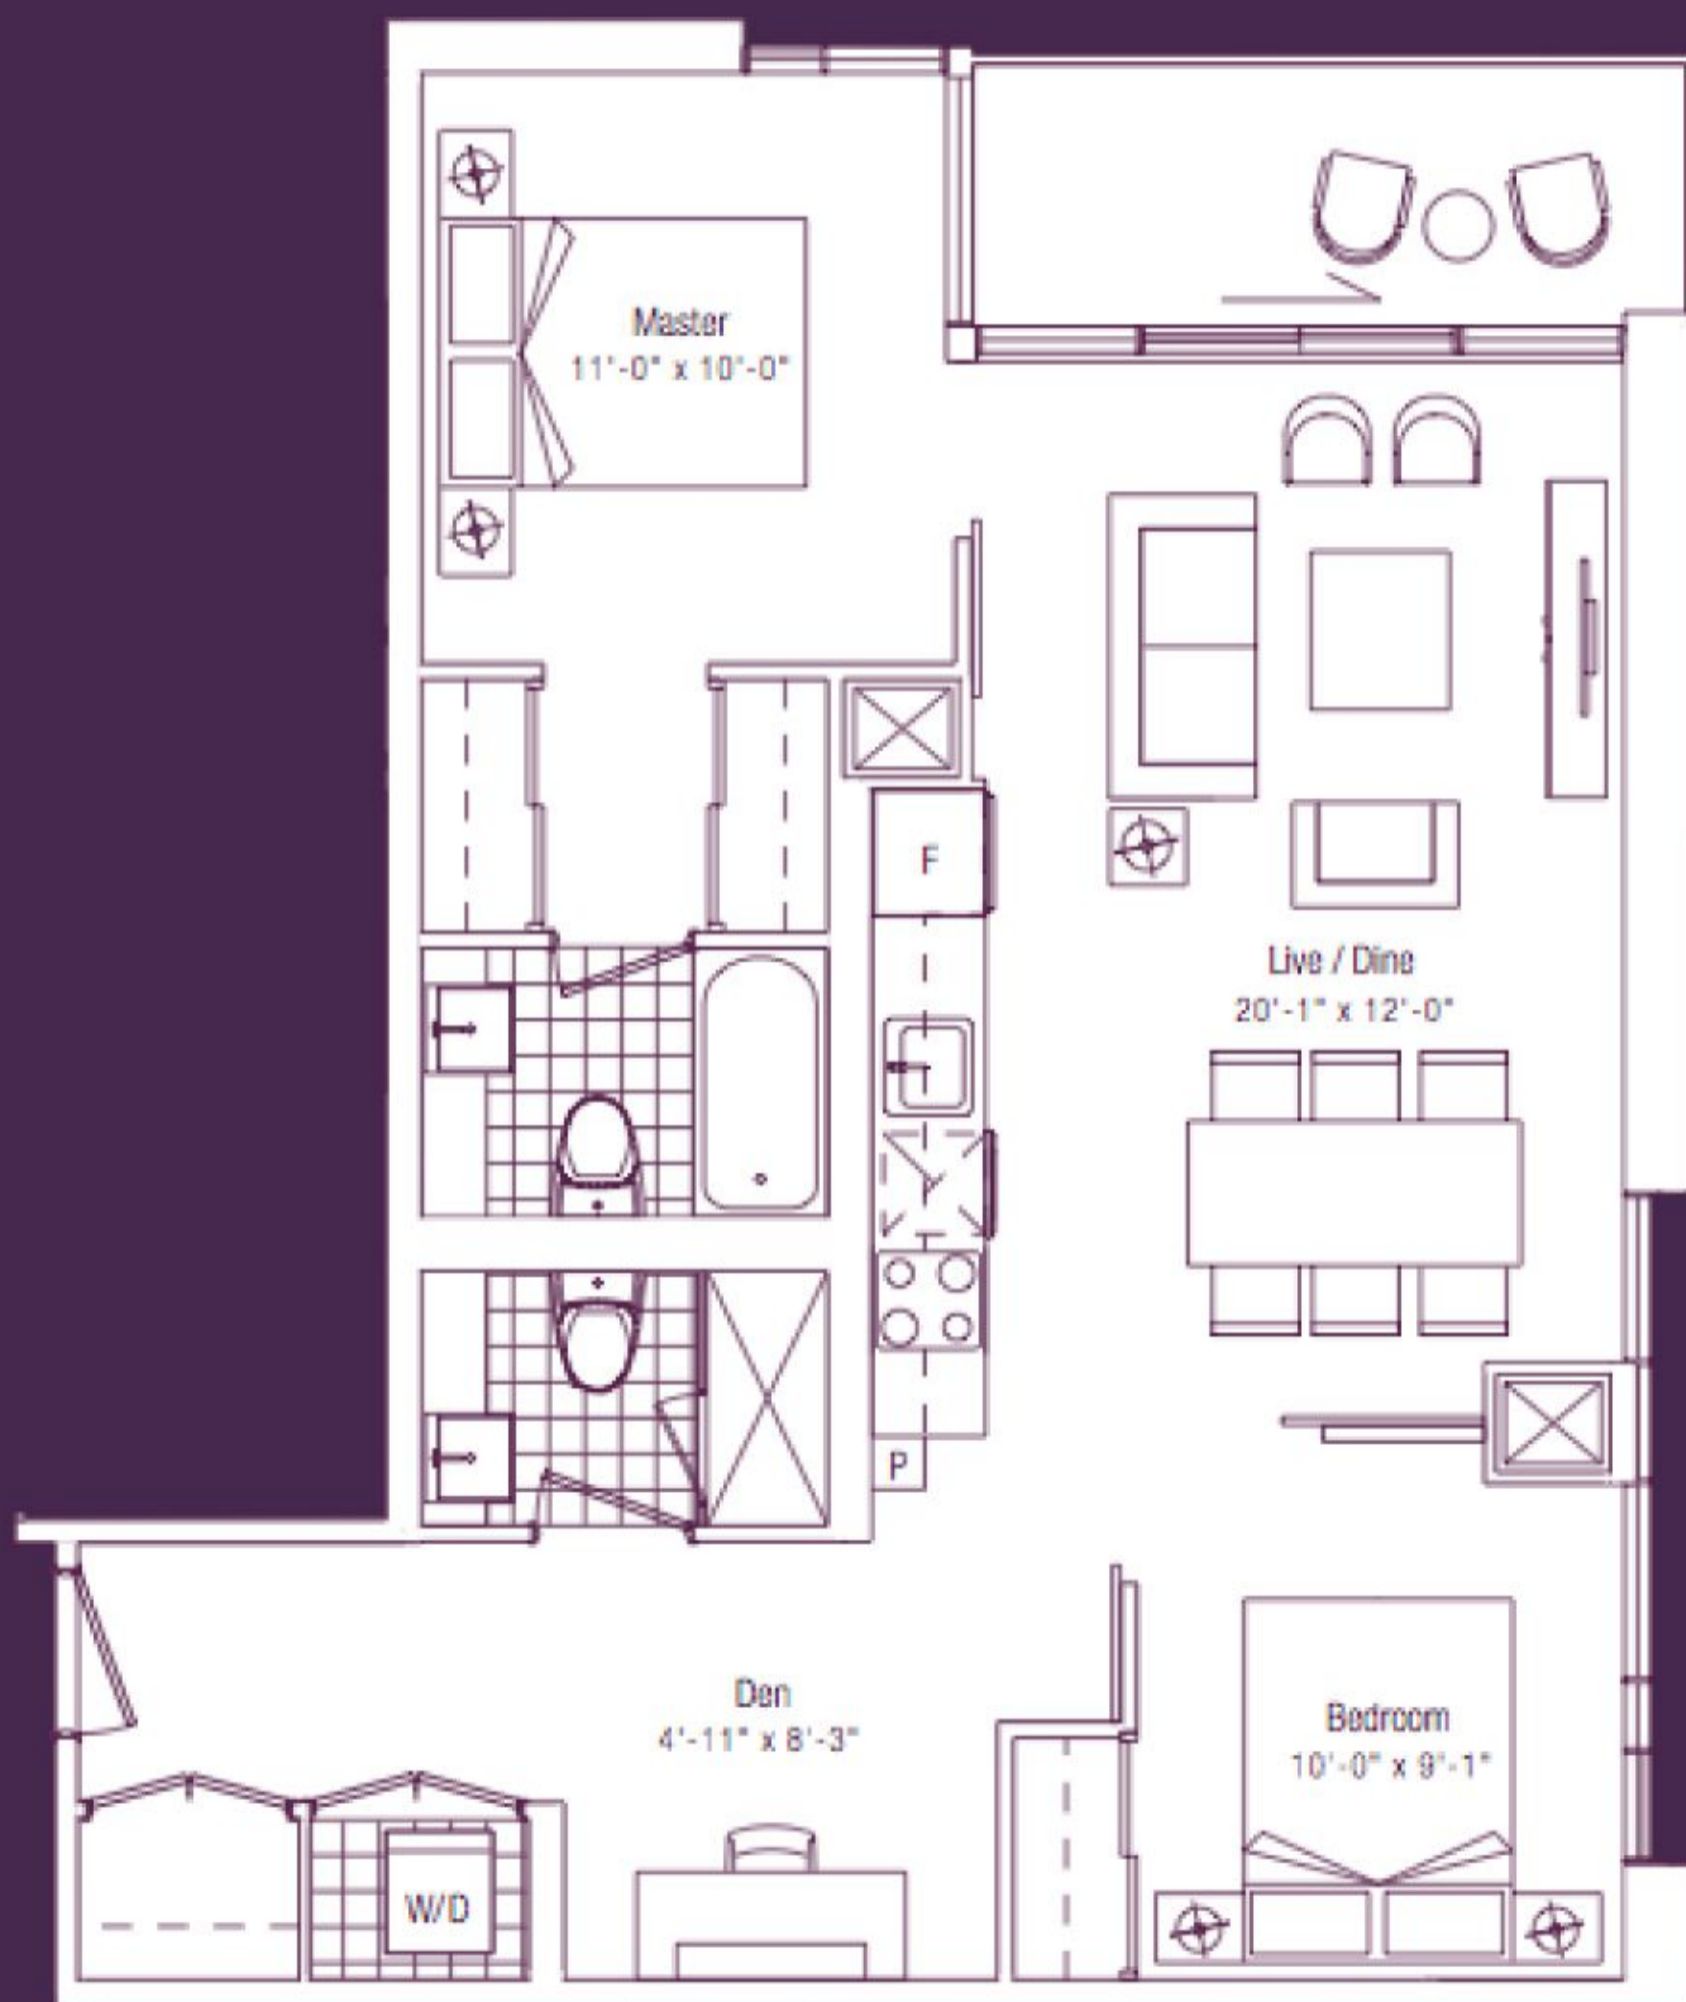

# daylight 763 SQ. FT.

two bedroom

floor 04

floors 05-15

floors 16-24

floor 25

# first light 535 SQ. FT.

one bedroom

floor 04 UNIT 0404A

floors 05-15

floors 16-24

floor 25

# limelight 863 SQ. FT.

two bedroom + den

floor 04 unit 863 on floor 4

floors 05-15

floors 16-24

floor 25

# morning light 597<sup>SQ. FT.</sup>

one bedroom + den

floor 04 IMAGE OF FLOOR 4

floors 05-15

floors 16-24

floor 25