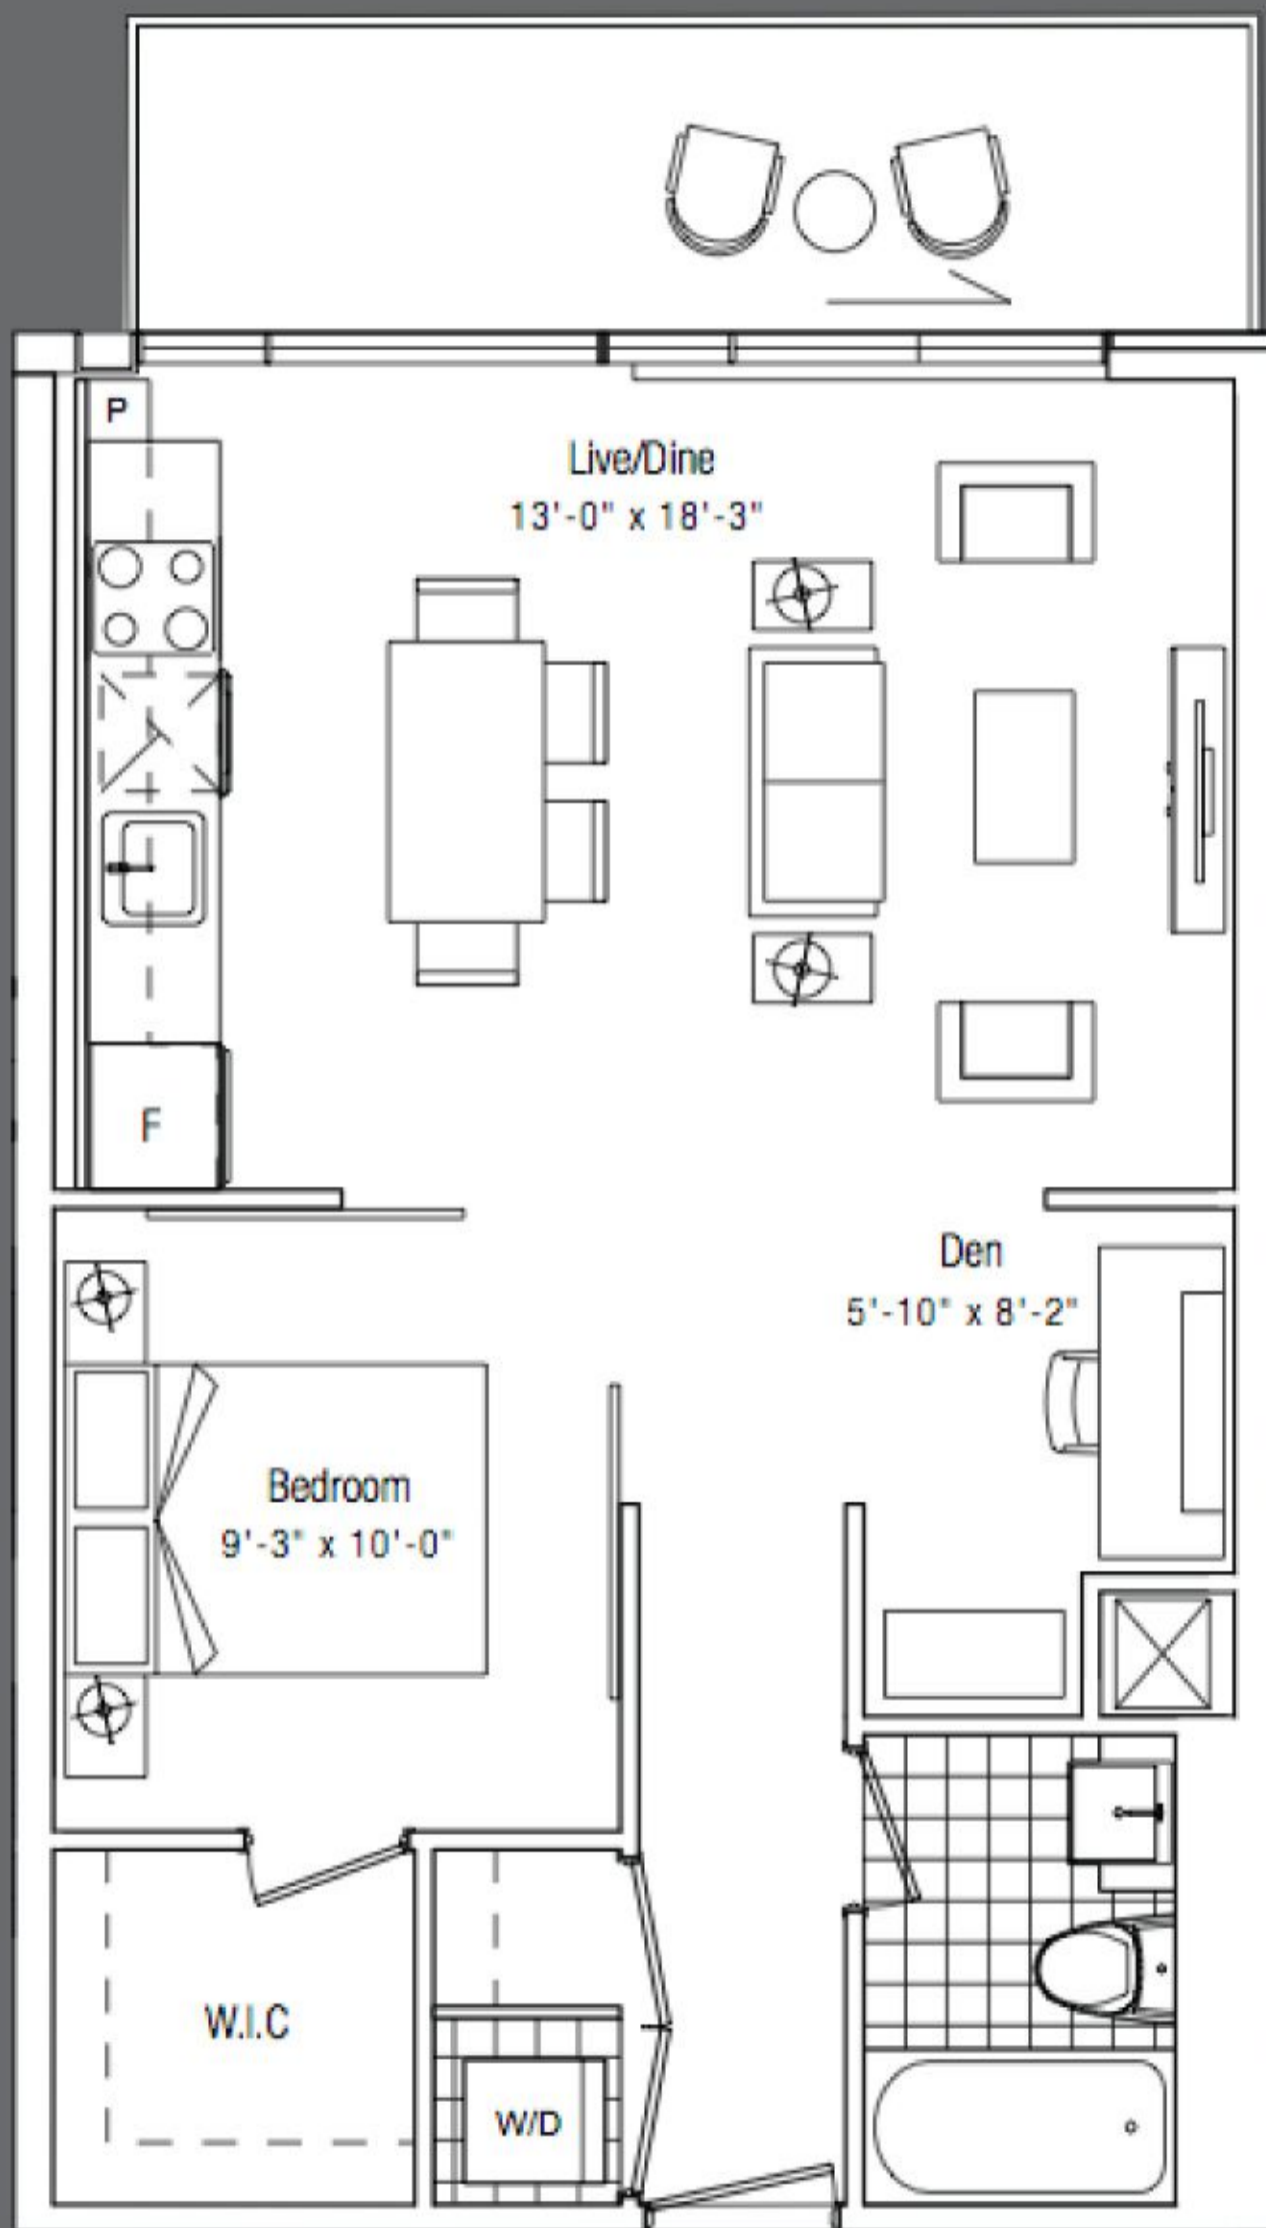

# daylight 763 SQ. FT.

two bedroom

floor 04

floors 05-15

floors 16-24

floor 25

# first light 535 SQ. FT.

one bedroom

floor 04 UNIT 0404A

floors 05-15

floors 16-24

floor 25

# limelight 863 SQ. FT.

two bedroom + den

floor 04 unit 863 on floor 4

floors 05-15

floors 16-24

floor 25

# morning light 597<sup>SQ. FT.</sup>

one bedroom + den

floor 04 IMAGE OF FLOOR 4

floors 05-15

floors 16-24

floor 25