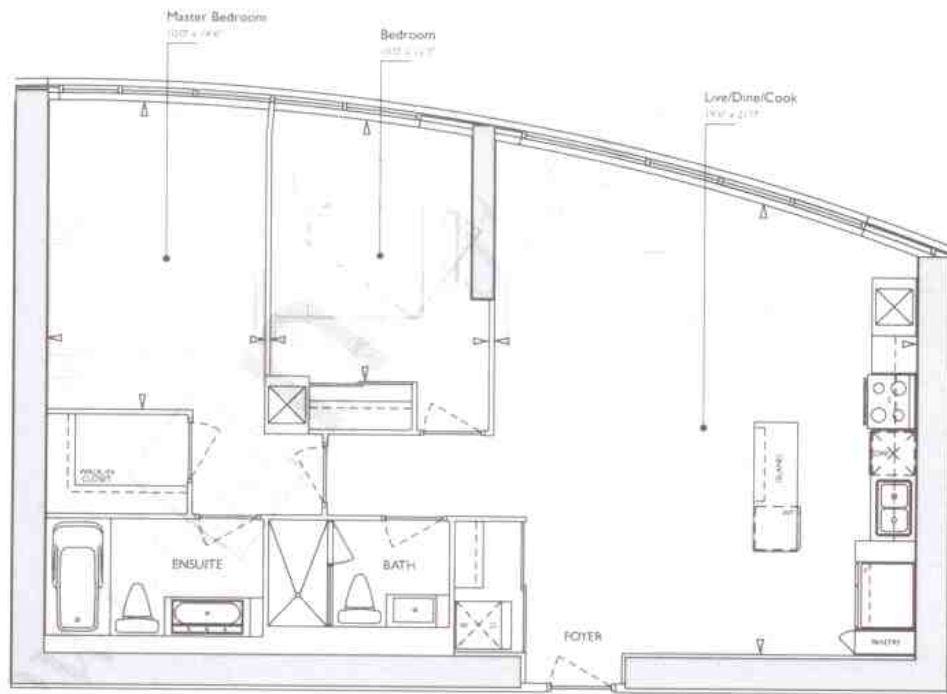

suite 2k

twobedroom

56th floor

57th - 71st floors

Suite: 1090 sq ft
Total: 1090 sq ft

1090 sq. ft.
FLOORS 56 - 71